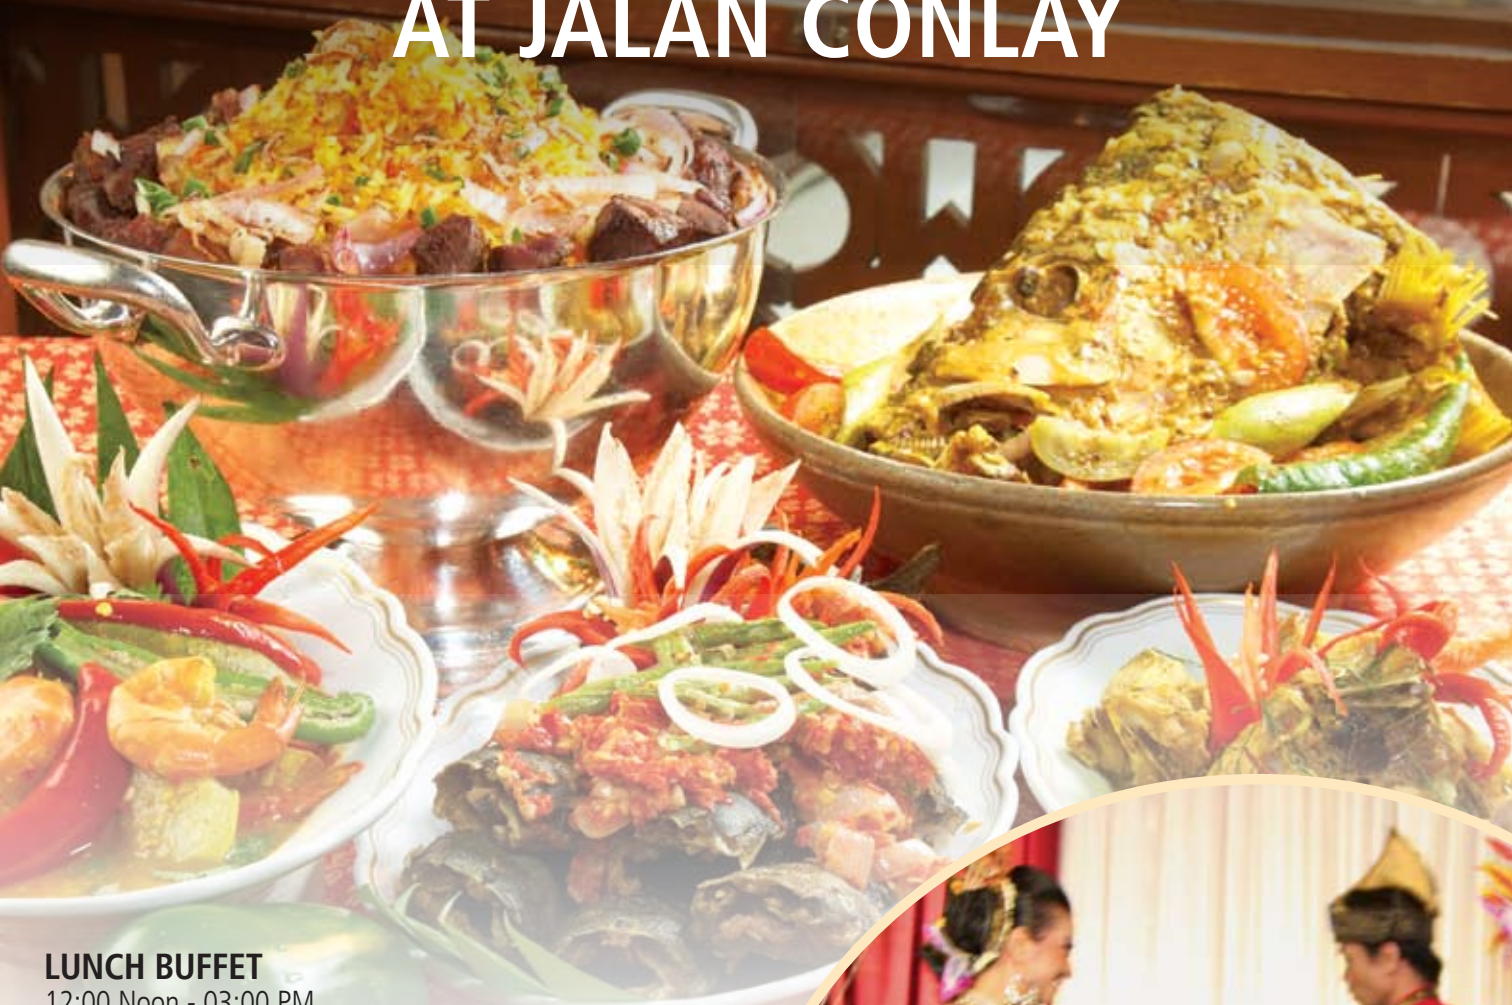

RESTORAN SERI MELAYU AT JALAN CONLAY

LUNCH BUFFET

12:00 Noon - 03:00 PM

(Daily except on Sunday & Public Holidays)

RM 40.00++ Adult* | **RM 20.00++** Child*

DINNER BUFFET

06:30 PM - 11:00 PM

(Daily except on Sunday & Public Holidays)

RM 70.00 NETT Adult** | **RM 35.00++** Child*

Traditional Cultural Show Performance

08:30 PM - 09:15 PM (Daily)

(Daily except on Sunday & Public Holidays)

FACILITIES

Ample free parking • Surau • Valet Service • Free Wi-Fi